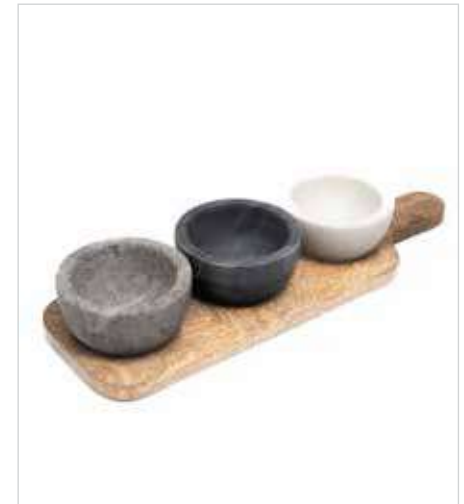

CONDIMENT MARBLE BOWLS WITH
WOODEN PLATTER

16"L x 5"W x 2.50"H

30545

$35.00

Qty.1 Minimum

810113789460