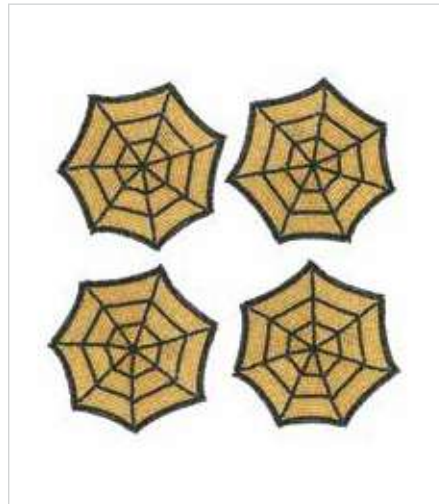

GOLD AND BLACK GLASS BEADED
SPIDER WEB SHAPE COASTERS
(SET OF 4 PCS)

4"L x 4"W x 0.25"H

$7.00

Qty.4 Minimum

30491

810113788791